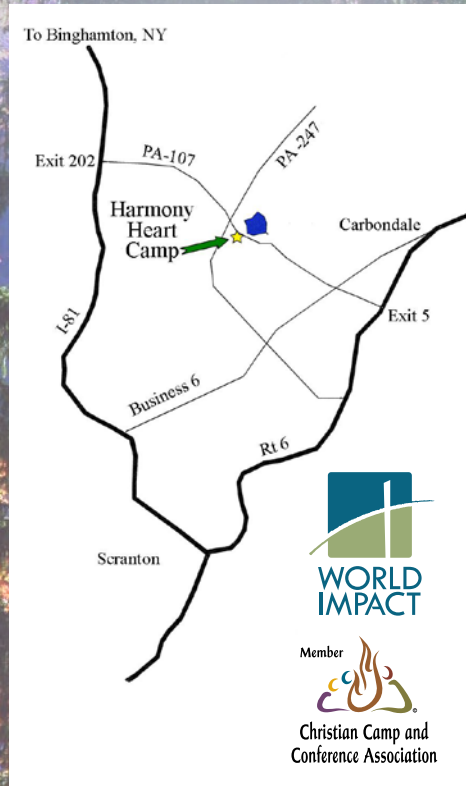

Harmony Heart Camp... reaching the world one heart at a time.

Let us help you make your next retreat or summer camp great. We will work with you in customizing your next event to suit your needs and provide you with the best experience possible.

Harmony Heart Camp
a ministry of World Impact, Inc.
1557 Heart Lake Road
Scott Township, PA 18433
Tel. (570) 254-6272
Fax (570) 254-6263

E-mail: info@harmonyheartcamp.org
www.harmonyheartcamp.org

Let Us Host Your Next Retreat, Event, Or Summer Camp